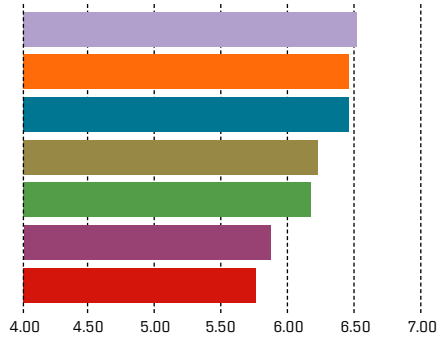

OVERALL RANKINGS

SALES-FORCE COMPETENCE

PRODUCT FEATURES

INITIAL PRODUCT QUALITY

PRODUCT RELIABILITY

TECHNICAL SUPPORT

WOULD YOU BUY THIS PRODUCT AGAIN?

Based on a 1.00-8.00 scoring scale