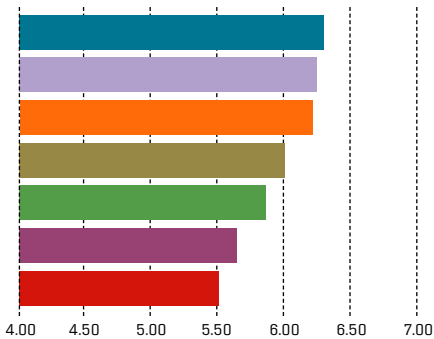

OVERALL RANKINGS

SALES-FORCE COMPETENCE

PRODUCT FEATURES

INITIAL PRODUCT QUALITY

PRODUCT RELIABILITY

TECHNICAL SUPPORT

WOULD YOU BUY THIS PRODUCT AGAIN?

Based on a 1.00-8.00 scoring scale