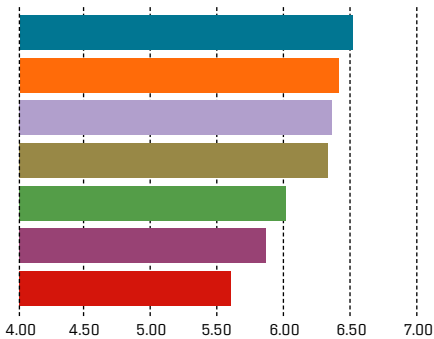

OVERALL RANKINGS

SALES-FORCE COMPETENCE

PRODUCT FEATURES

INITIAL PRODUCT QUALITY

PRODUCT RELIABILITY

TECHNICAL SUPPORT

WOULD YOU BUY THIS PRODUCT AGAIN?

Based on a 1.00-8.00 scoring scale