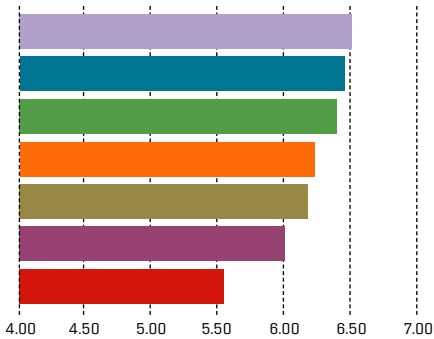

OVERALL RANKINGS

SALES-FORCE COMPETENCE

PRODUCT FEATURES

INITIAL PRODUCT QUALITY

PRODUCT RELIABILITY

TECHNICAL SUPPORT

WOULD YOU BUY THIS PRODUCT AGAIN?

Based on a 1.00-8.00 scoring scale