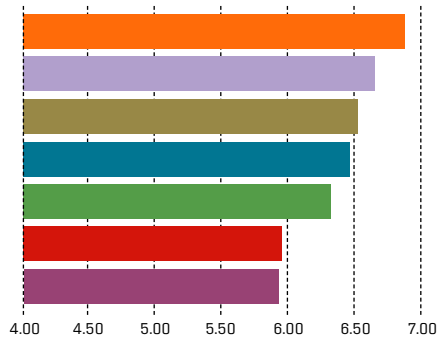

OVERALL RANKINGS

SALES-FORCE COMPETENCE

PRODUCT FEATURES

INITIAL PRODUCT QUALITY

PRODUCT RELIABILITY

TECHNICAL SUPPORT

WOULD YOU BUY THIS PRODUCT AGAIN?

Based on a 1.00-8.00 scoring scale