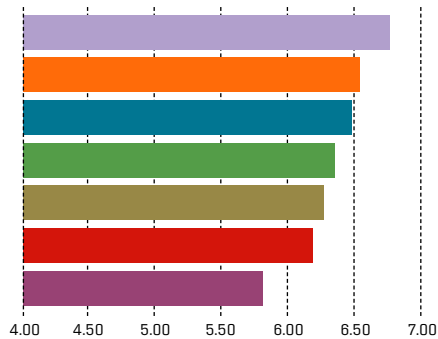

OVERALL RANKINGS

SALES-FORCE COMPETENCE

PRODUCT FEATURES

INITIAL PRODUCT QUALITY

PRODUCT RELIABILITY

TECHNICAL SUPPORT

WOULD YOU BUY THIS PRODUCT AGAIN?

Based on a 1.00-8.00 scoring scale