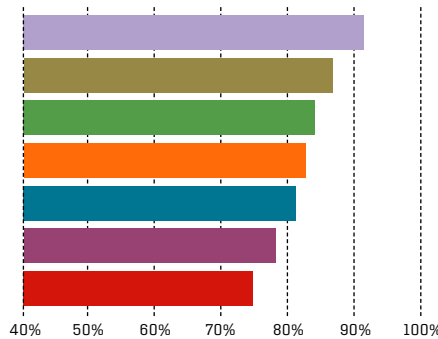

OVERALL RANKINGS

SALES-FORCE COMPETENCE

PRODUCT FEATURES

INITIAL PRODUCT QUALITY

PRODUCT RELIABILITY

TECHNICAL SUPPORT

WOULD YOU BUY THIS PRODUCT AGAIN?

Based on a 1.00-8.00 scoring scale